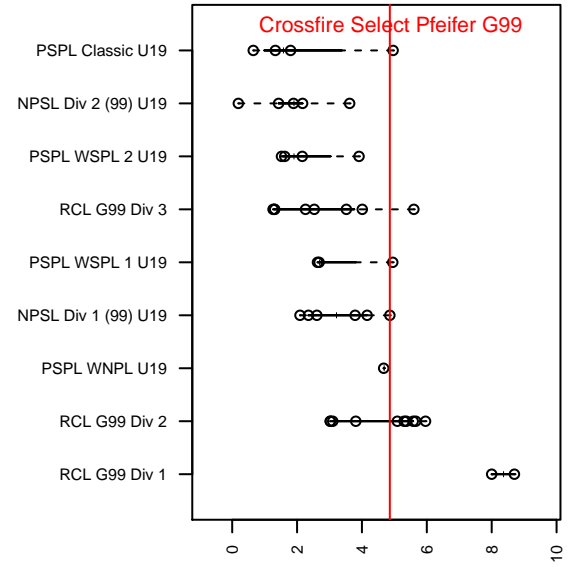

Crossfire Select Pfeifer G99

Crossfire Select
 Redmond, WA
 G99 total strength=1841
 attack=38.74 defense=35.08
 fall league = NPSL Div 1 (99) U19

alt names used:
 Crossfire Select G99 Pfeifer
 Crossfire Select G99 Pfeifer

Venues played:
 2017 Crossfire Select U19 Gold
 2017 NPSL Division 1 (99) U19

Crossfire Select Pfeifer G99
 Dots are actual minus expected GF (blue circles) and GA (red triangles).
 Blue line is smoothed change in attack strength. Red is smoothed change in defense strength.

**attack and defense variance (black dot)
relative to other teams
and top 10 in region**

**attack and defense rating
relative to others at age
and all opponents in last 13 months**

Performance relative to 13 month average