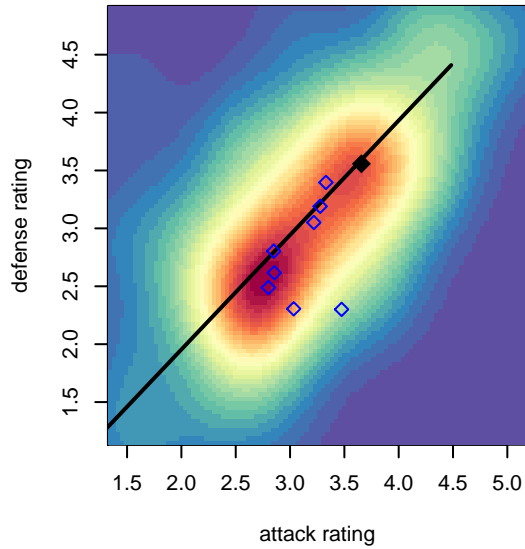

Crossfire Select Pfeifer G99

Crossfire Select
 Redmond, WA
 G99 total strength=1841
 attack=38.74 defense=35.08
 fall league = NPSL Div 1 (99) U19

alt names used:
 Crossfire Select G99 Pfeifer
 Crossfire Select G99 Pfeifer

Venues played:
 2017 Crossfire Select U19 Gold
 2017 NPSL Division 1 (99) U19

Crossfire Select Pfeifer G99
 Dots are actual minus expected GF (blue circles) and GA (red triangles).
 Blue line is smoothed change in attack strength. Red is smoothed change in defense strength.

**attack and defense variance (black dot)
relative to other teams
and top 10 in region**

**attack and defense rating
relative to others at age
and all opponents in last 13 months**

Performance relative to 13 month average